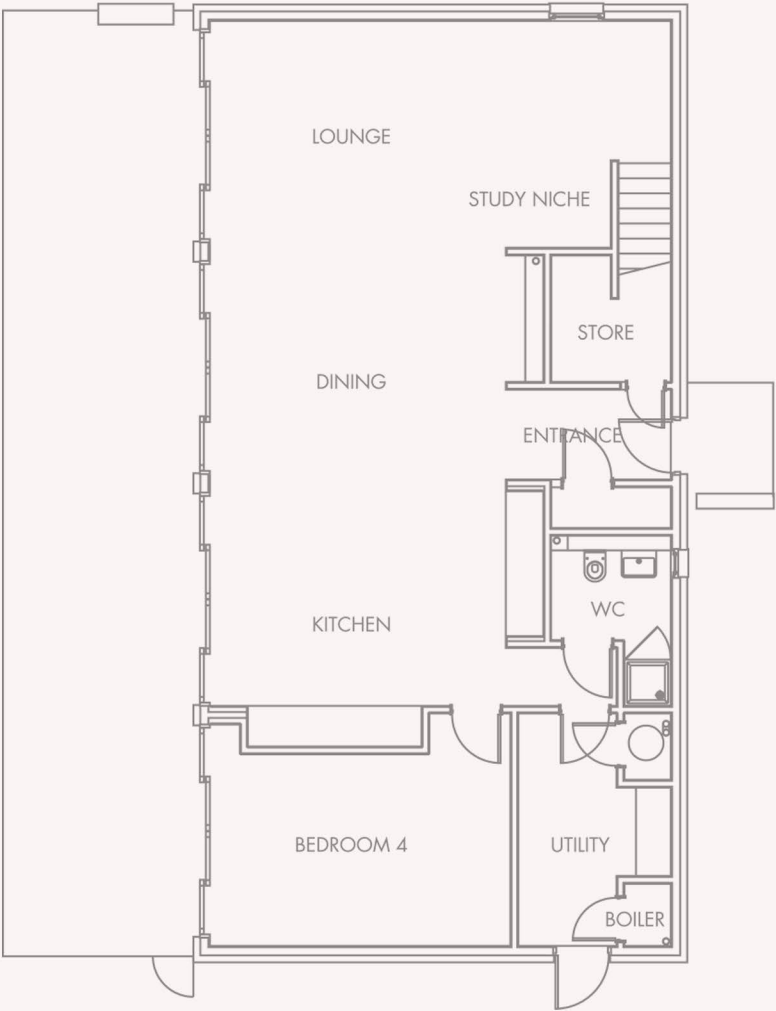

THE LODGE

254 SQ M / 2734 SQ FT

Ground floor

First floor